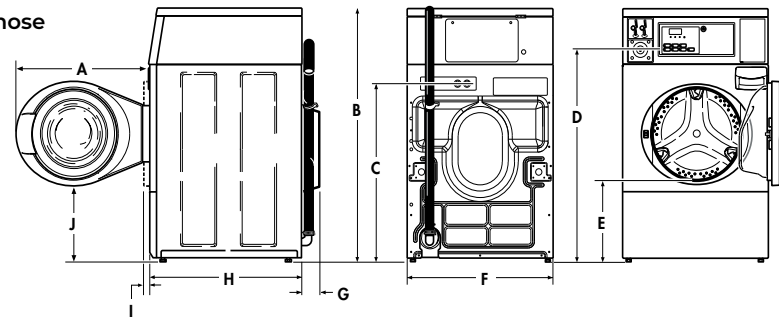

CW10 electric- OPL

MODEL NUMBER	BF3JGBSP403UN06 (white cabinet) BF3JGBJP403UN06 (Stainless steel cabinet) BF3JGBSP403UW06 (white cabinet) BF3JGBJP403UW06 (white cabinet)	BF3JGBSG403UN06 (Stainless steel cabinet) BF3JGBJG403UN06 (Stainless steel cabinet) BF3JGBSG403UW06 (white cabinet) BF3JGBJG403UW06 (white cabinet)
CONTROL	EVO7S	EVO7S
CONTROL LOCATION	45° front control	45° front control
DRUM		
CAPACITY (KG)	9,5	9,5
CYLINDER VOLUME (L)	96,8	96,8
MOTOR		
POWER (KW)	0,67	0,67
CABINET		
CYLINDER FINISH	stainless steel	stainless steel
COLOURS	white/ stainless steel	white/ stainless steel
DRUM SPEED		
SPIN SPEED (RPM)	1200	1200
G-FORCE	440	440
HEATING		
ELECTRIC (KW)	4,8	4,8
CONNECTIONS		
ELECTRICAL REQUIREMENTS	400/50/3N (conversion to 230/50/3 possible)	400/50/3N (conversion to 230/50/3 possible)
TYPE OF DRAIN	pump	gravity
TRANSPORT DATA		
GROSS WEIGHT (KG)	122	122
NET WEIGHT (KG)	118	118
DIMENSIONS H X W X D (MM)	1027 x 683 x 704	1027 x 683 x 704
PACKING DIMENSIONS H X W X D (MM)	1130 x 762 x 864	1130 x 762 x 864
PACKED VOLUME (M³)	0,74	0,74
AGENCY APPROVALS	CE	CE

	A	B	C	D	E	F	G	H	I	J
BF3JGBSP403UN06 (white cabinet) BF3JGBJP403UN06 (Stainless steel cabinet) BF3JGBSP403UW06 (white cabinet) BF3JGBJP403UW06 (white cabinet)	610	1126	813	938	371	683	52	704	40	333

Models equipped with drain hose